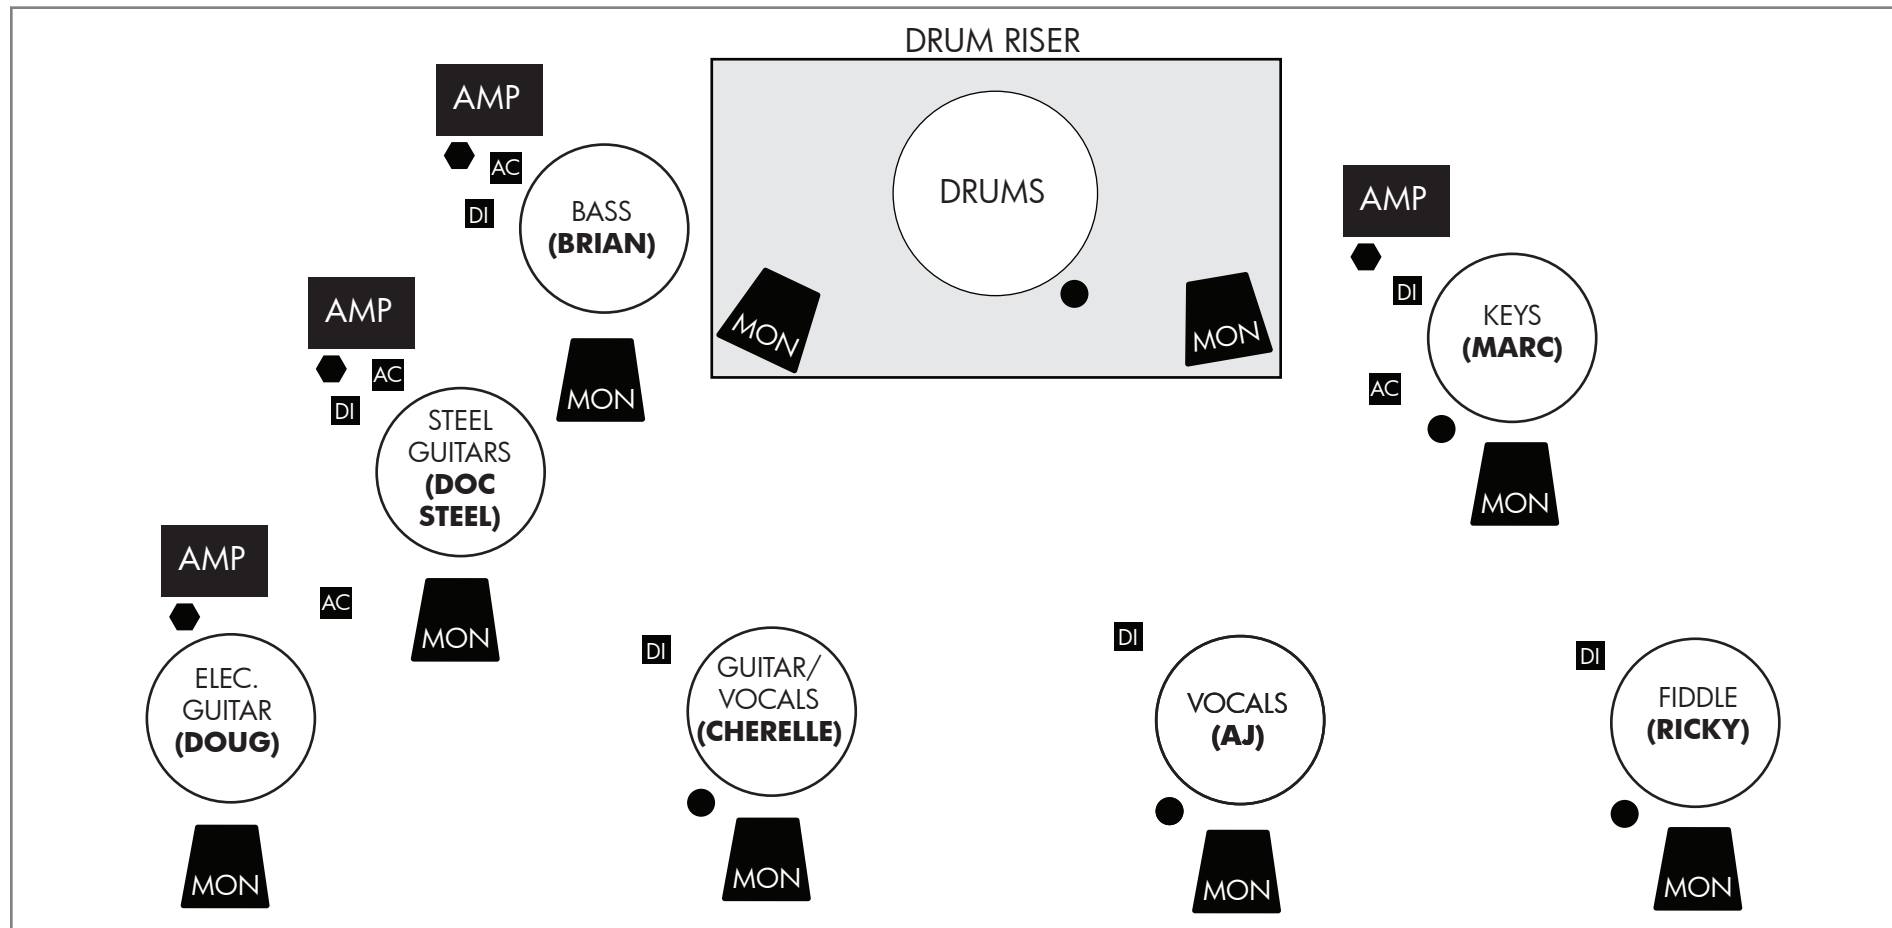

# Cherelle Jardine

## Stage Plot

- VOCAL MIC ON ELBOW MIC STAND
- ◆ INSTRUMENT MIC
- AC ELECTRICITY
- DI DIRECT INPUT BOX

**Lead vocals/rhythm guitar:** CHERELLE (center right)  
**Lead vocals:** AJ (center left)  
**Lead guitar:** DOUG (stage right)  
**Bass guitar:** BRIAN (stage left upper)  
**Keyboard:** MARC (stage left lower)  
**Pedal steel:** MICHAEL (stage right upper)  
**Fiddle, harmonica, vocals:** RICKY (stage right)  
**Drums, vocals:** KIRK (center back)